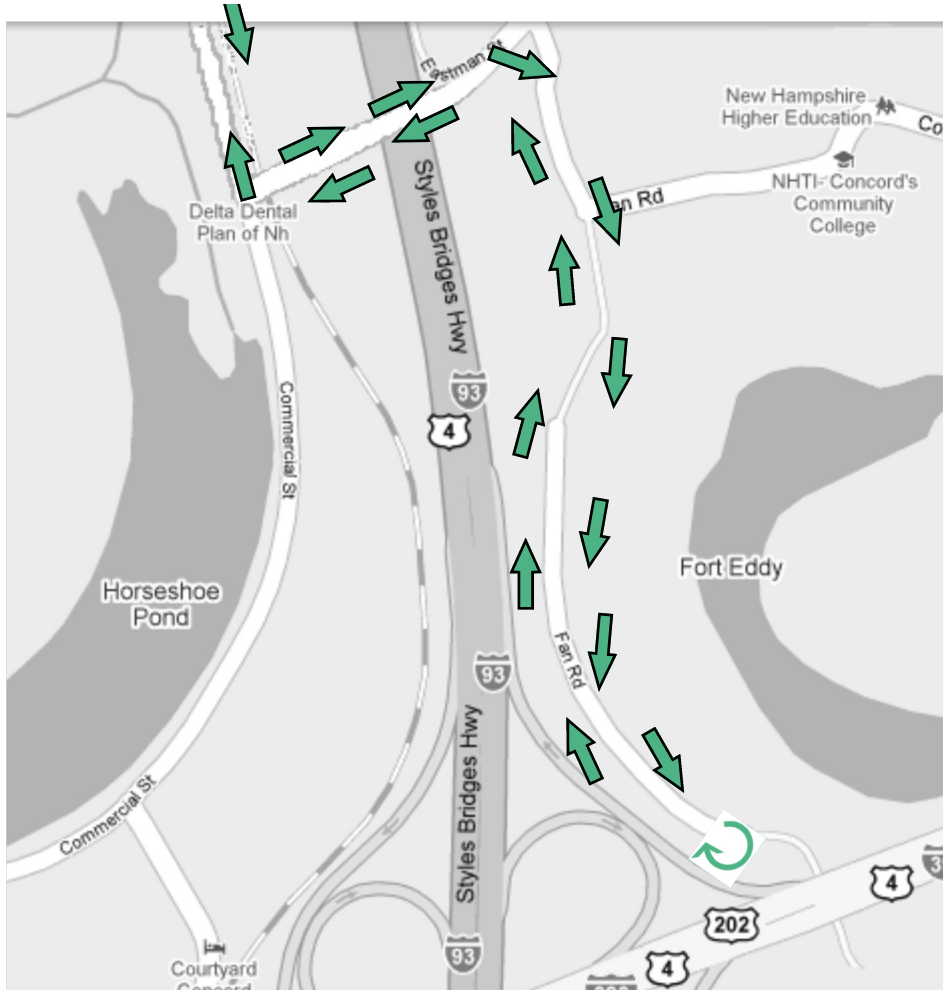

To benefit the homeless pets at the Pope Memorial SPCA

1 mile trail

Turn left out of the Northeast Delta Dental (NEDD) driveway onto Delta Dr and walk over the bridge towards Institute Dr. Turn right onto Fan Rd, continuing down the road, around the loop at the end and head back along Fan Rd. At the end of Fan Rd, turn left onto Delta Dr and over the bridge. Turn right into NEDD and return to the start.

Signs will be posted along the trail; water station available for dogs at the turn around.