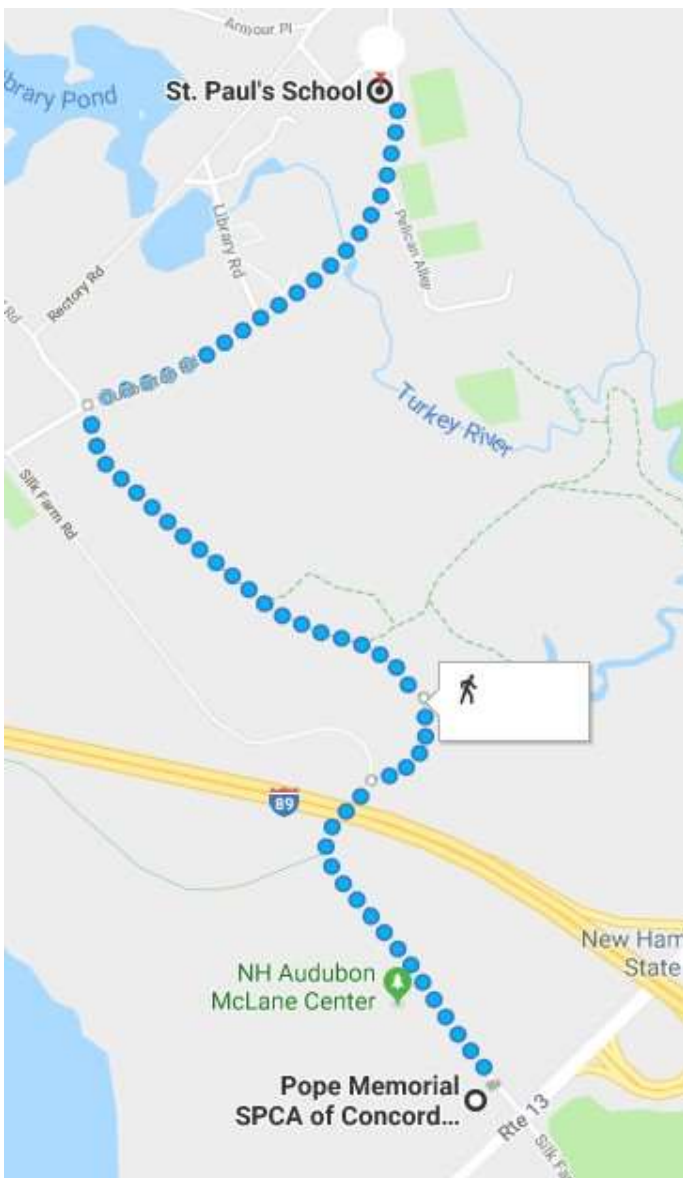

5k Pope Memorial SPCA dirty paws FUN RUN

**Run/Walk starts at Banks Humane Education Center, 95 Silk Farm Rd, Concord
(across the street from the shelter)**

1. From the start line you will turn right at end of driveway onto Silk Farm Road.
2. Follow Silk Farm Road through the St. Paul's School gate.
3. Continue on Silk Farm Road until it ends, where you will turn right onto Dunbarton Road.
4. Follow Dunbarton Road to the water table at Pelican Alley. Here volunteers will have you turn around and return along the same route back to Pope Memorial SPCA.

Turn around at water table at Pelican Alley
and follow same route back to PMSPCA