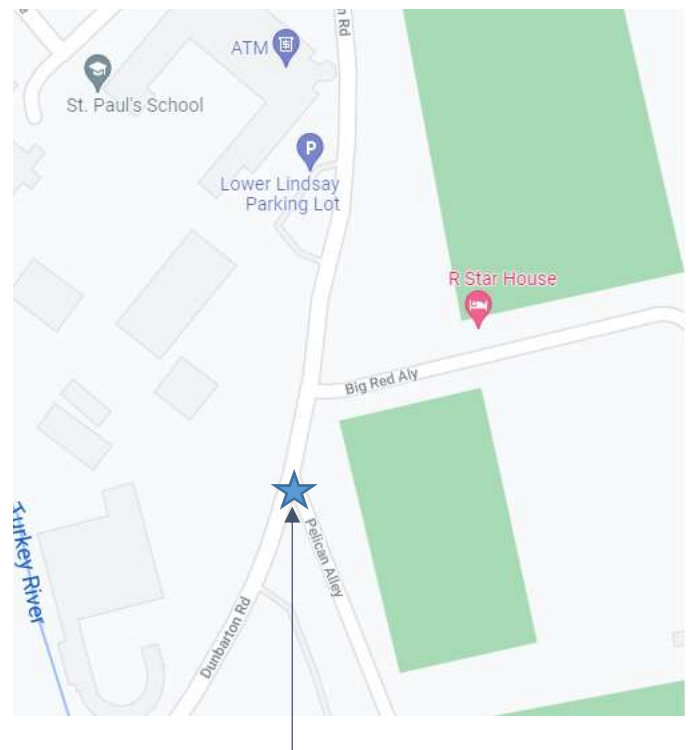

5k Pope Memorial SPCA dirty paws FUN RUN

**Run/Walk starts at Banks Humane Education Center, 95 Silk Farm Rd, Concord
(across the street from the shelter)**

1. From the start line you will turn right at end of driveway onto Silk Farm Road.
2. Follow Silk Farm Road through the St. Paul's School gate.
3. Continue on Silk Farm Road until it ends, where you will turn right onto Dunbarton Road.
4. Follow Dunbarton Road to the water table at Pelican Alley. Here volunteers will have you turn around and return along the same route back to Pope Memorial SPCA.

Turn around at water table at Pelican Alley
and follow same route back to PMSPCA